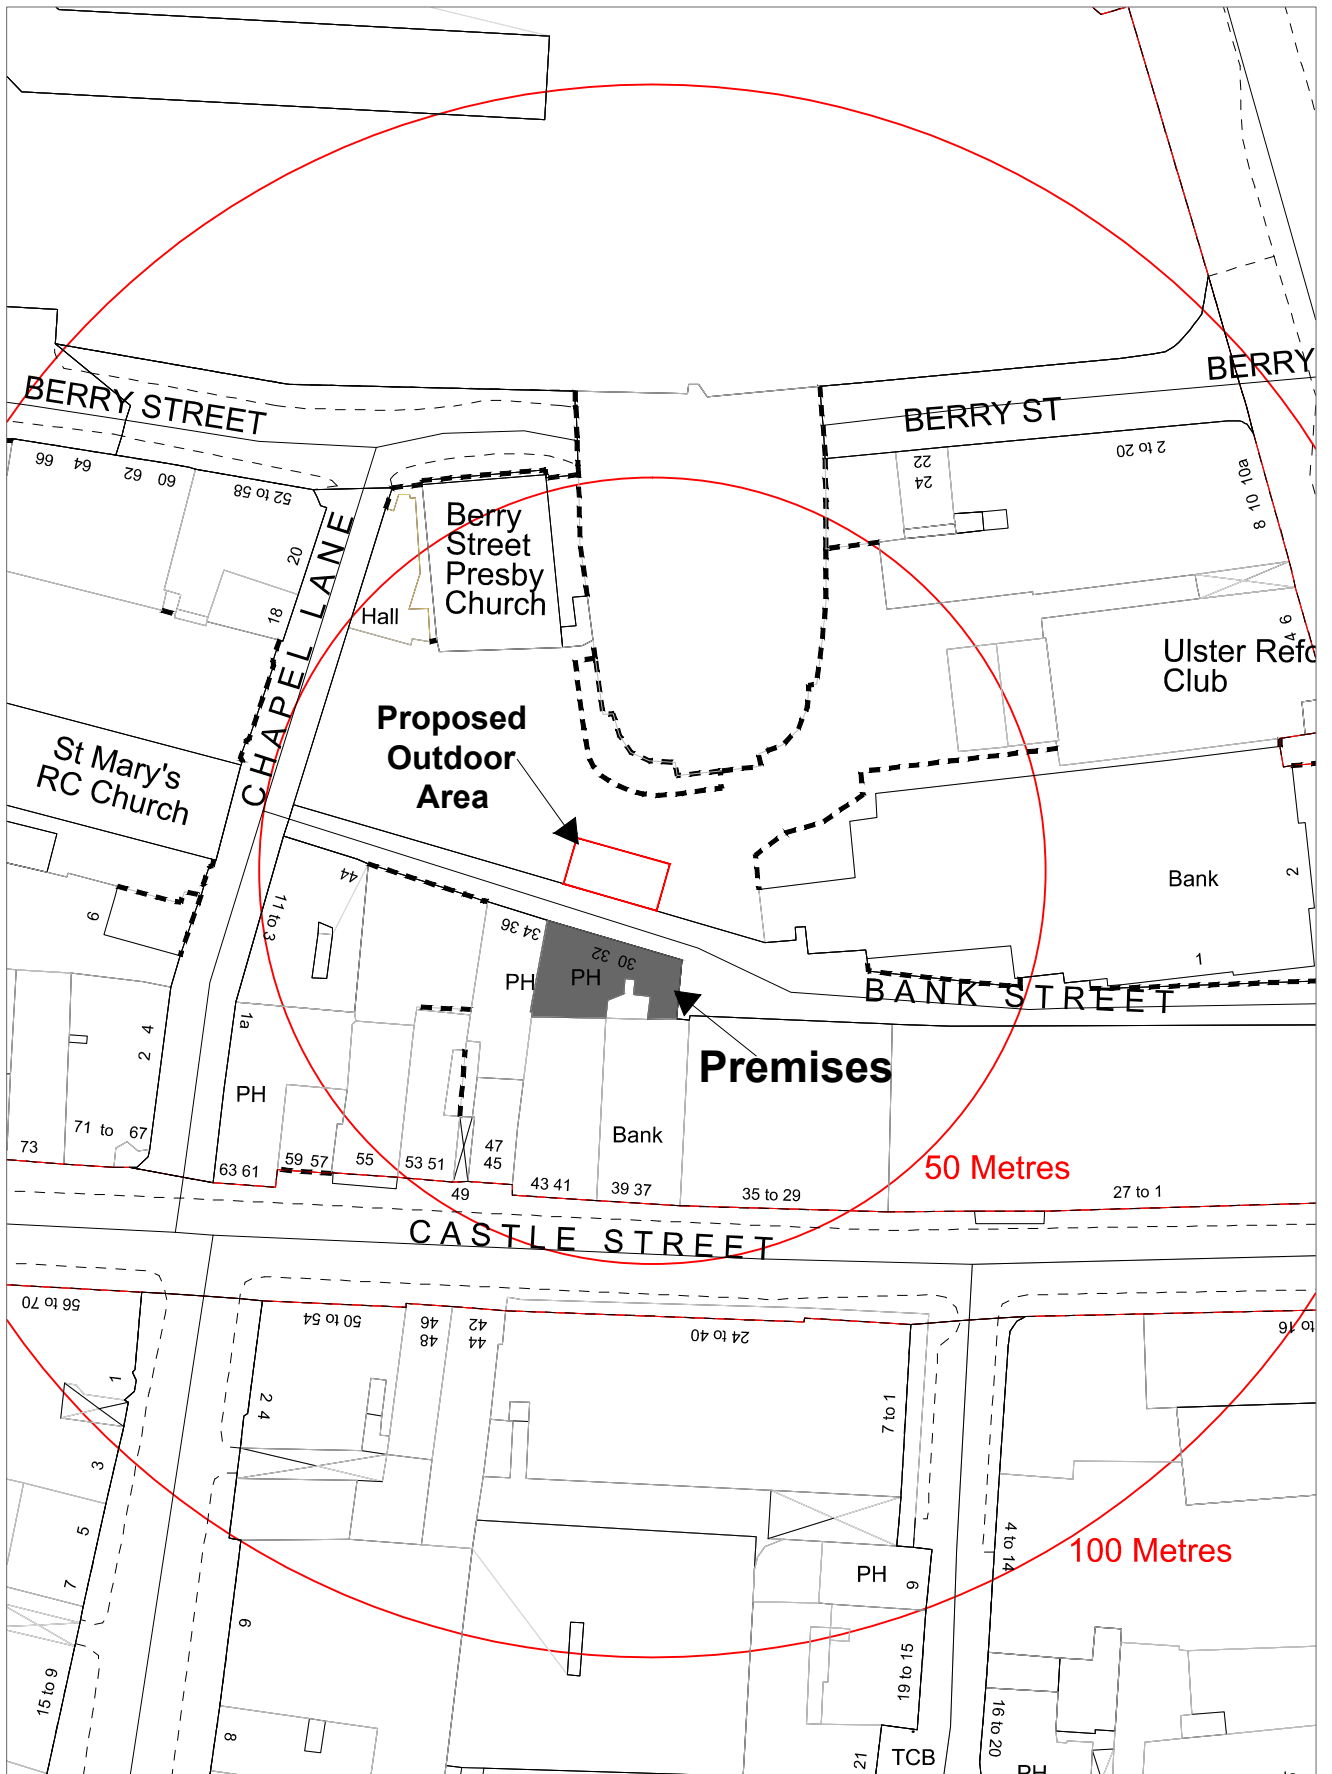

Building Control Service

Appendix 2

DRAWN BY MT
DATE 01/08/2016

Kellys Cellars (Outdoor)
30-32 Bank Street

SCALE 1:1000